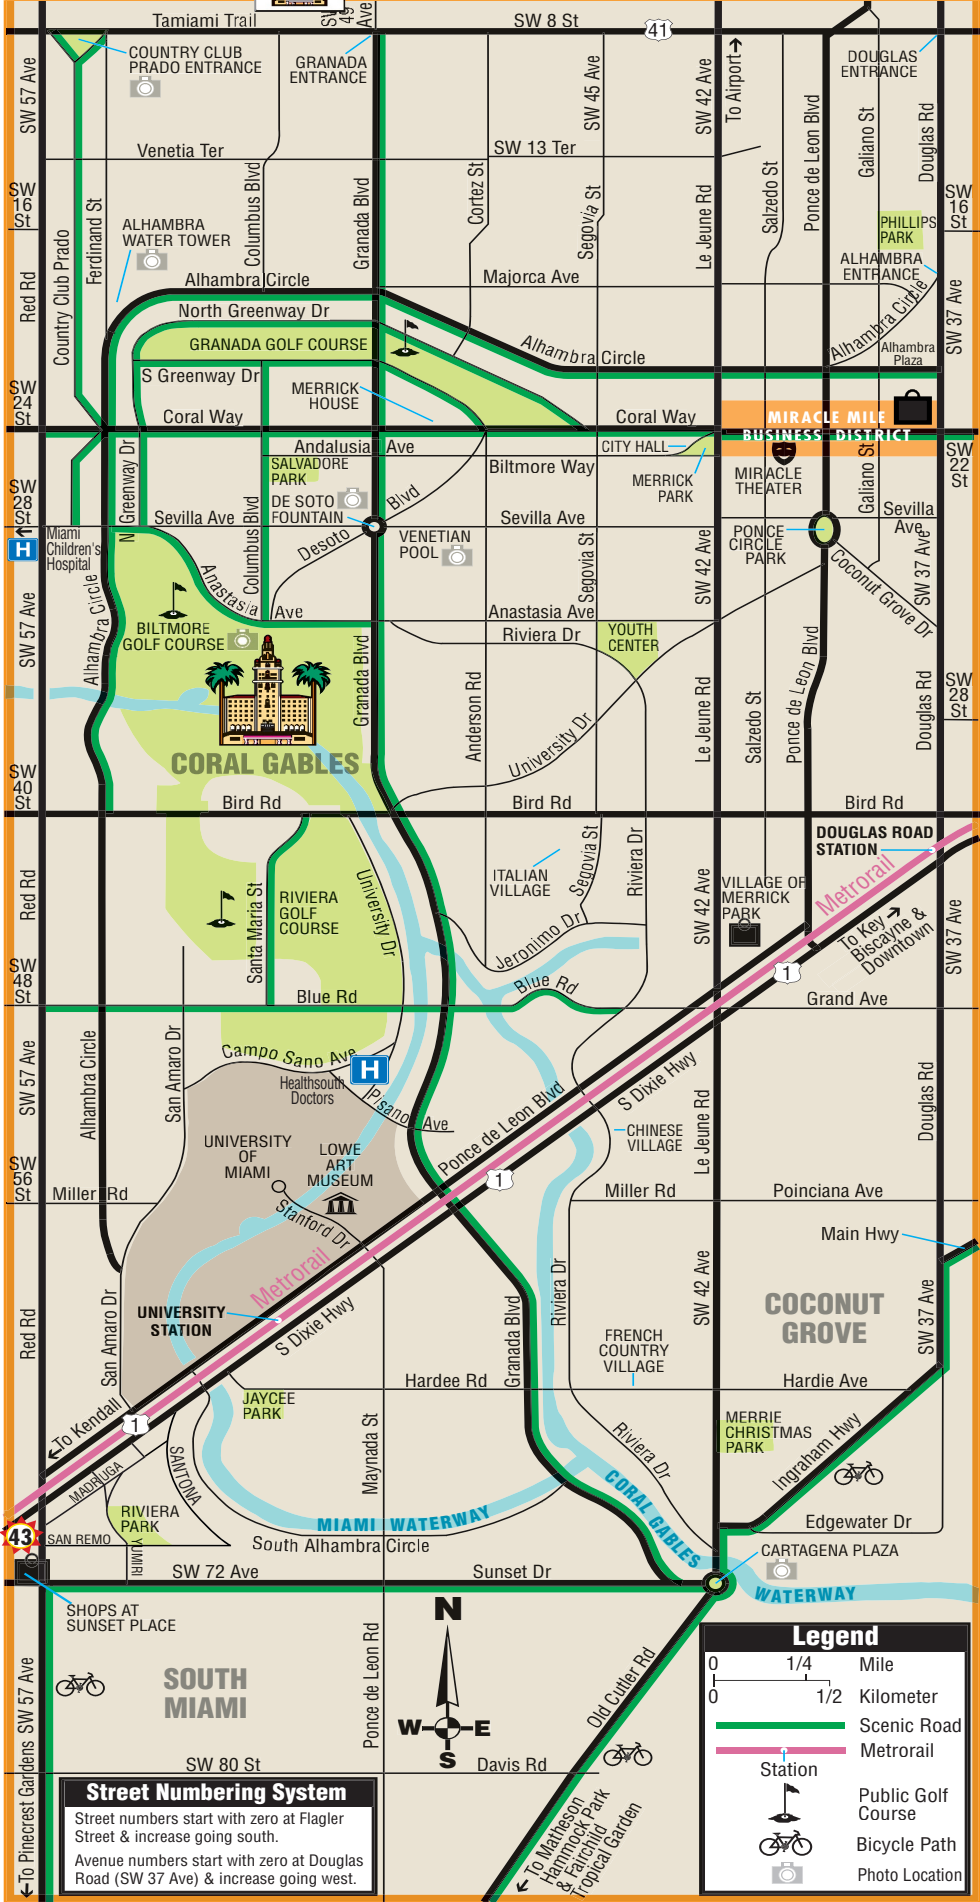

# Coral Gables GA Map

## Support these Map Sponsors:

**43** **MIAMI GOLF**  
 Golf equipment  
 5850 South Dixie Highway  
**305.667.**  
[www.miamigolf.com](http://www.miamigolf.com)

**GOING SOUTH ON SOUTH DIXIE HIGHWAY ARE:**

**55** **RACQUET WORLD**  
 Tennis equipment  
 6112 South Dixie Highway  
**305.661.7901**  
[www.tennisplaza.com](http://www.tennisplaza.com)

**53** **SOCCER LOCKER**  
 Soccer clothing and equipment  
 9482 South Dixie Highway  
**305.670.9100**  
[www.soccerlocker.com](http://www.soccerlocker.com)

**Legend**

0 1/4 Mile  
 0 1/2 Kilometer

Scenic Road  
 Metrorail  
 Station  
 Public Golf Course  
 Bicycle Path  
 Photo Location

**Visimap Publishing**  
 Showing the way in South Florida  
[www.visimap.net](http://www.visimap.net)